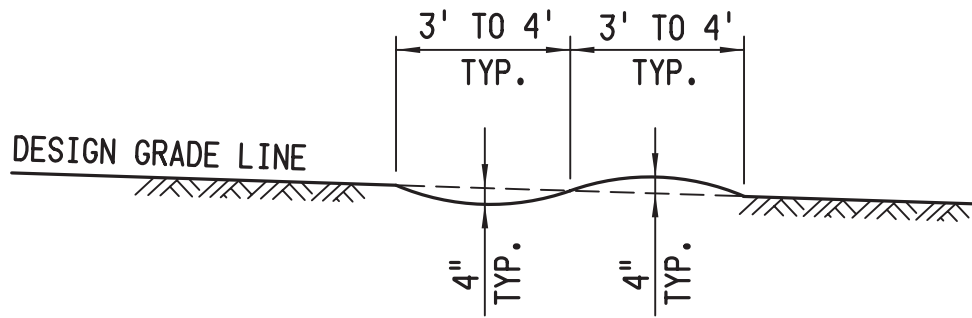

WATER BARS

TYPICAL PROFILE